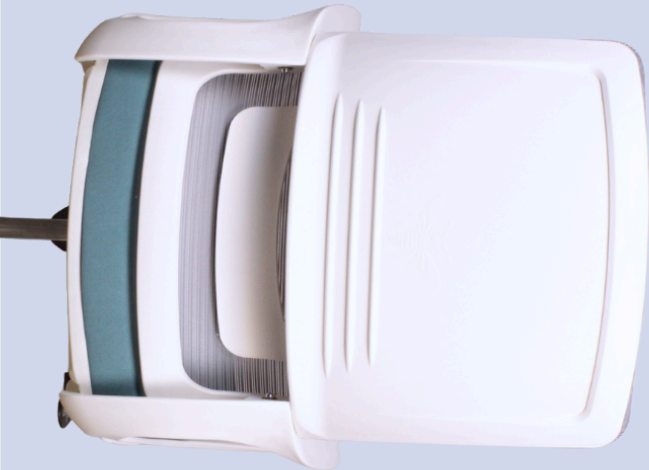

**CASH ON
DELIVERY**

**WARRANTY
2
TWO YEARS
WARRANTY**

T&C APPLY.

Google

4.8 ★★★★★

New Arrivals **CHAIRS**

 www.barn.co.ke/furniture

 WhatsApp +254746939088